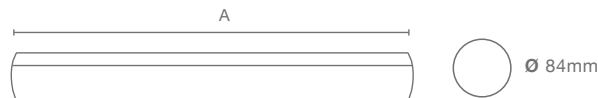

TUBOLED PLACA LED TRIDONIC DOBLE BAJA / BAJA / ALTA INTENSIDAD

Tridonic LED modules, double low / low / high intensity.
Module LED Tridonic, double basse/basse/haute intensité.