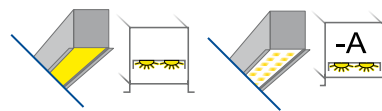

TARIFA IRELUZ

STYLED 80. EMPOTRAR OPAL. PLACA LED TRIDONIC

StyLED 80. Opal recessed. Tridonic LED modules. / StyLED 80. Encastrer opale. Modules LED Tridonic

opal / opale

opal

microprismas
cónicos

conical micropisms /
micro-prismes coniques