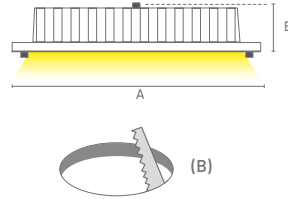

LED CUADRADO EMPOTRABLE CORTE REDONDO

Recessed square LED round cut
LED carré pour encastrer, coup round