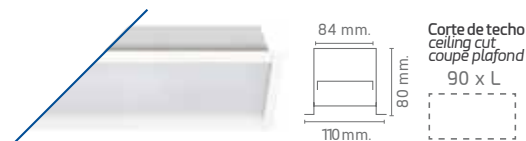

TARIFA IRELUZ

STYLED 80. EMPOTRAR OPAL. PLACA LED TRIDONIC

StyLED 80. Opal recessed. Tridonic LED modules. / StyLED 80. Encastrer opale. Modules LED Tridonic

opal / opale

opal

microprismas
cónicos

conical micropisms /
micro-prismes coniques