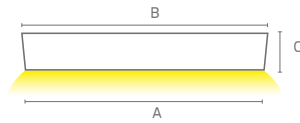

PANEL LED REDONDO SUPERFICIE

Surface round LED panel
Panel LED rond apparent