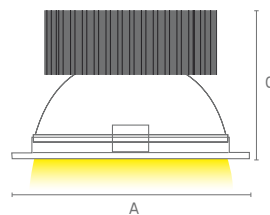

**CARDAN LED
REDONDO
EMPOTRABLE**

Recessed round
LED cardan
Cardan LED rond
pour encastrer