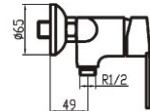

Grifo mezclador para bidé.
Bidet mixer.
Mitigeur bidet.

ref. 96227 **43,85 €**

ref. 96228 **61,97 €**

ref. 96555 **74,61 €**

ref. 96555/0 **65,15 €**

ref. 96424 **60,34 €**

ref. 96424/0 **50,94 €**

Monomando ducha empotrado.
Concealed shower.
Mitigeur douche a encaster.