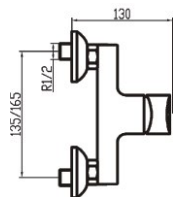

Grifo mezclador para bidé.
Bidet mixer.
Mitigeur bidet.

ref. 96227 **43,85 €**

ref. 96228 **61,97 €**

ref. 96555 **74,61 €**

ref. 96555/0 **65,15 €**

ref. 96424 **60,34 €**

ref. 96424/0 **50,94 €**

Monomando ducha empotrado.
Concealed shower.
Mitigeur douche a encaster.