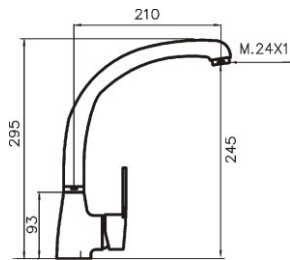

Grifo mezclador para fregadero con caño conformado tipo fundido.
Sink mixer with formed spout.
Mitigeur évier bec mobile haut type fondu.

ref. 96658 59,52 €