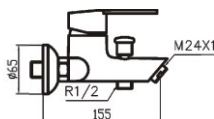

Grifo mezclador para bidé.
Bidet mixer.
Mitigeur bidet.

ref. 96227 **43,85 €**

ref. 96228 **61,97 €**

ref. 96555 **74,61 €**

ref. 96555/0 **65,15 €**

ref. 96424 **60,34 €**

ref. 96424/0 **50,94 €**

Monomando ducha empotrado.
Concealed shower.
Mitigeur douche a encaster.