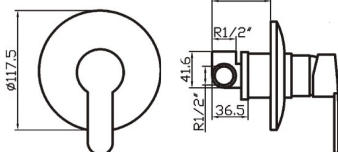

Grifo mezclador para bidé.
Bidet mixer.
Mitigeur bidet.

ref. 96227 **43,85 €**

ref. 96228 **61,97 €**

ref. 96555 **74,61 €**

ref. 96555/0 **65,15 €**

ref. 96424 **60,34 €**

ref. 96424/0 **50,94 €**

Monomando ducha empotrado.
Concealed shower.
Mitigeur douche a encaster.