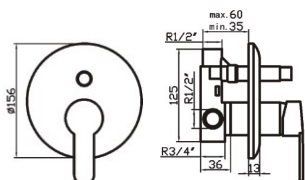

Monomando baño-ducha empotrado.
Concealed bath-shower.
Mitigeur bain-douche à encaster.

ref. 96556 **123,90 €**