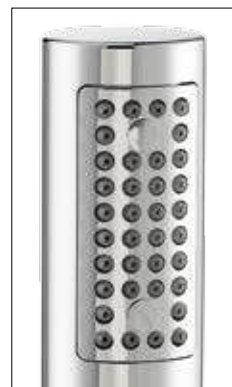

99300101 10,57 €

MANGO DE DUCHA "M101"
DOUCHETTE "M101"
HANDSHOWER "M101"