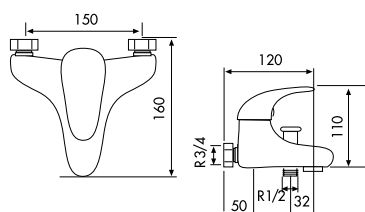

95041600 ● 143,80 €

MONOMANDO BAÑO-DOCHA
CROMO
MITIGEUR BAIN-DOUCHE CHROME
SINGLE HANDLE BATH-SHOWER MIXER
CHROME

95041607 ● 149,590 €

MONOMANDO BAÑO-DOCHA
SATINADO
MITIGEUR BAIN-DOUCHE SATINE
SINGLE HANDLE BATH-SHOWER
MIXER SATIN